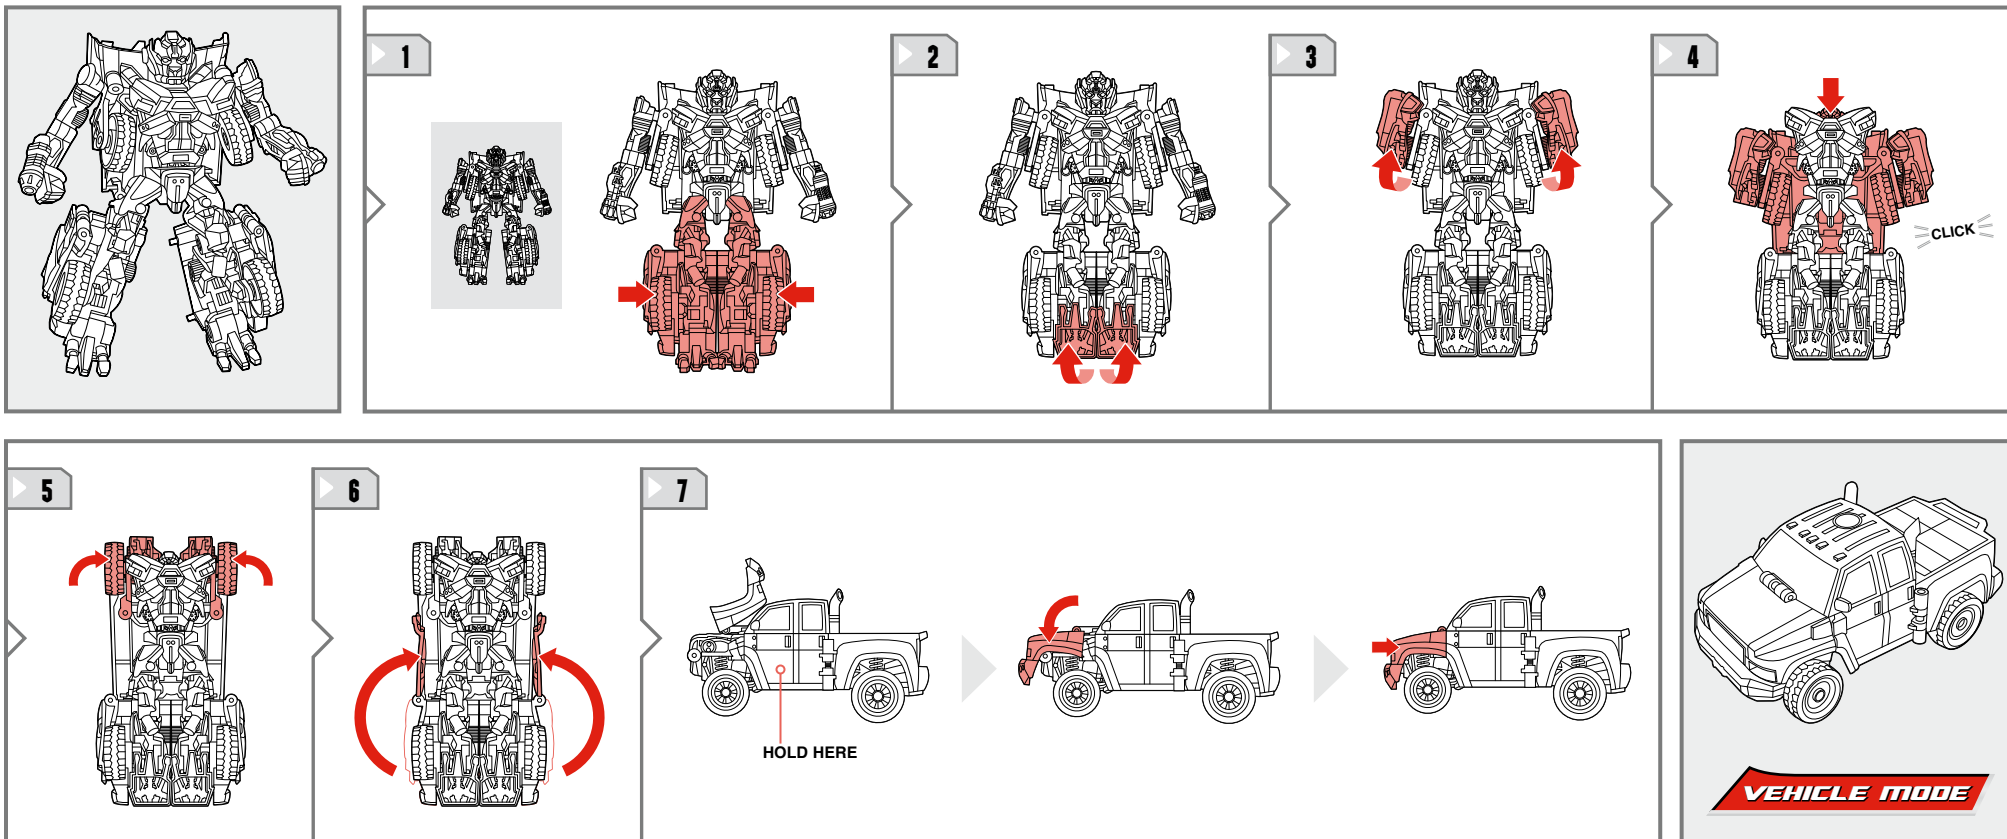

CHANGING TO VEHICLE