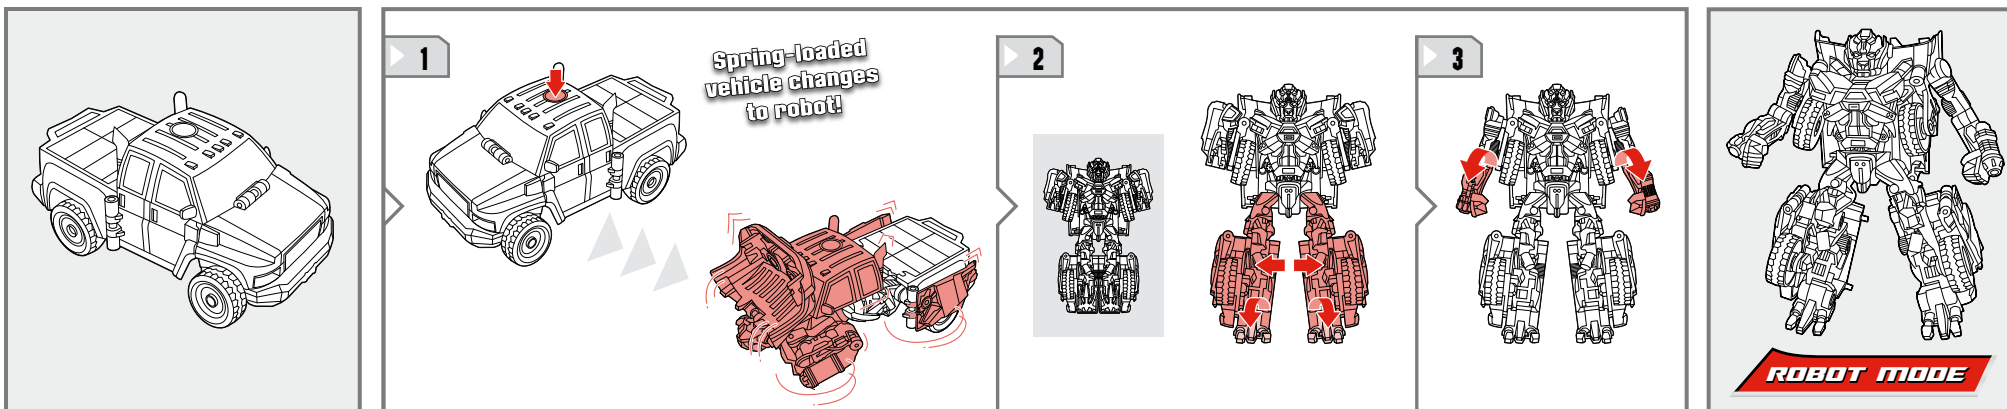

CHANGING TO ROBOT

Some poses may require hand support.

Retain instructions for future reference.

P/N 709461000

© 2010 DreamWorks LLC and Paramount Pictures Corporation
® and/or TM* & © 2010 Hasbro. All Rights Reserved.
TM & © denote U.S. Trademarks.
Manufactured under license from Tomy Company, Ltd.

NEED HELP?
TRANSFORMERS.COM/INSTRUCTIONS

DREAMWORKS
PICTURES

Topkick and all related Emblems
and vehicle body designs are
General Motors Trademarks used
under license to Hasbro, Inc.

Not suitable for children
under 3 years because of
small parts - choking hazard.